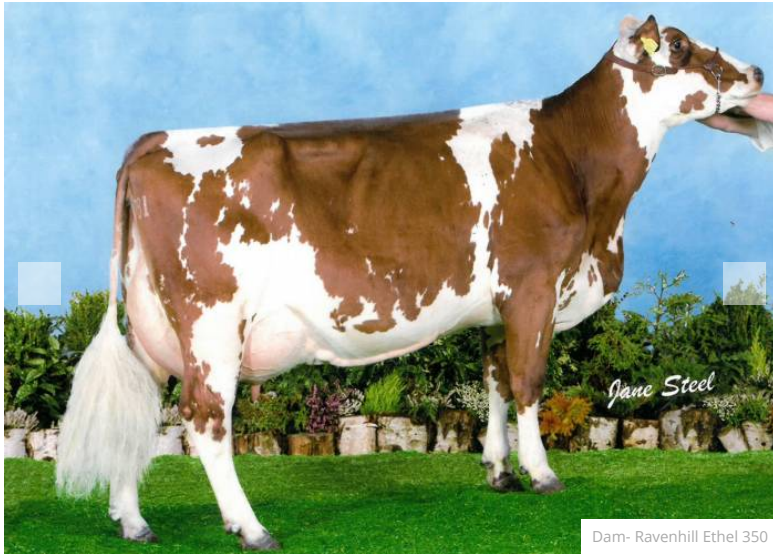

Home > Ayrshires Cattle Services > Sires > Ravenhill Victory

## RAVENHILL VICTORY

### KEY POINTS

Victory is bred from the fantastic Ethel family at Ravenhill. His dam Ethel 350 has had 8 calves, his grand dam Ethel 250 has produced 80 tonnes of milk. As well as being great production cows the dam and grand dam average 91 points